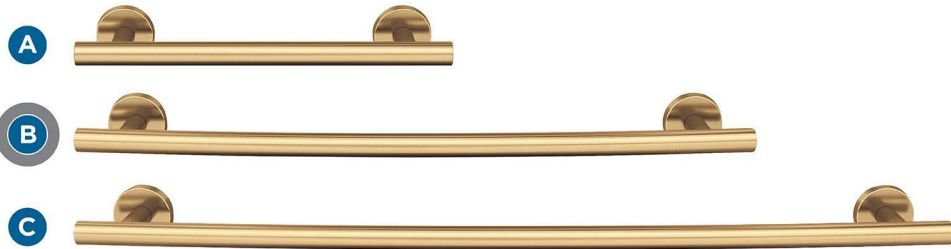

Arrondi™

FINISH SHOWN: Champagne Bronze

Products sold separately.

Towel Bars

Tissue Roll Holder

Towel Ring

Robe Hook

Double Duty:
**Think Beyond
the Bath**

- Master closets
- Entryways
- Laundry rooms

Suggested Cabinet Hardware: Just a Sampling

Bar Pulls

Radius

Additional pull sizes available.

Actual finishes may vary slightly due to differences in computer display settings.

A BH26546CZ
9in (229mm) CTC

B BH26543CZ
18in (457mm) CTC

C BH26544CZ
24in (610mm) CTC

D BH26540CZ
Single Post

E BH26541CZ
6-7/16in (164mm) Length

F BH26542CZ
Single

Suggested Cabinet Hardware Pairing

G BP19009CZ
1-15/16in (49mm) Length

H BP40515CZ
3in (76mm) CTC

I BP36864CZ
1-1/4in (32mm) Diameter

J BP36865CZ
3-3/4in (96mm) CTC

Center-to-Center (CTC)

Distance between posts
or screw holes.