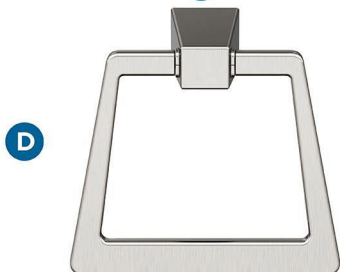

Amerock

Blackrock

FINISH SHOWN: Brushed Nickel

Products sold separately.

Towel Bars

Tissue Roll Holder

Robe Hook

Towel Ring

Double Duty:
Think Beyond the Bath

- Master closets
- Entryways
- Laundry rooms

Coordinating Cabinet Hardware: Just a Sampling

Knob

Pendant

Pulls

- A** BH36003G10
18in (457mm) CTC
- B** BH36004G10
24in (610mm) CTC
- C** BH36001G10
Pivoting Double Post
- D** BH36002G10
6-13/16in (173mm) Length
- E** BH36000G10
Single

Coordinating Cabinet Hardware Pairing

- F** BP55270G10
1-5/16in (33mm) Diameter
- G** BP55274G10
1-13/16in (46mm) Length
- H** BP55276G10
3-3/4in (96mm) CTC
- I** BP55277G10
5-1/16in (128mm) CTC

Center-to-Center (CTC)