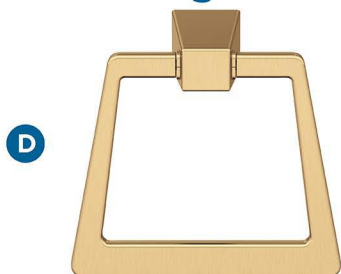

Amerock

Blackrock

FINISH SHOWN: Champagne Bronze

Products sold separately.

Towel Bars

Tissue Roll Holder

Robe Hook

Towel Ring

Double Duty:
**Think Beyond
the Bath**

- Master closets
- Entryways
- Laundry rooms

Coordinating Cabinet Hardware: Just a Sampling

Knob

Pendant

Pulls

A BH36003CZ
18in (457mm) CTC

B BH36004CZ
24in (610mm) CTC

I BP55277CZ
5-1/16in (128mm) CTC

Center-to-Center (CTC)

Distance between posts
or screw holes.

Additional knobs & pull sizes available.

Actual finishes may vary slightly due to differences in computer display settings.