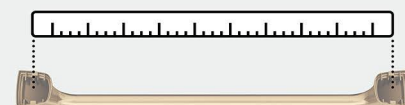

Center-to-Center (CTC)

Distance between posts
or screw holes.

Coordinating Cabinet Hardware: Just a Sampling

Knob

Pulls

Additional knob & pull sizes available.

Actual finishes may vary slightly due to differences in computer display settings.