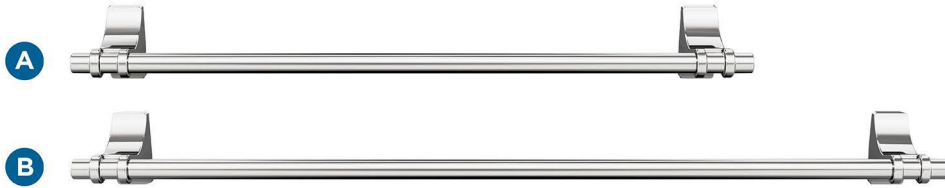

Amerock

Davenport

FINISH SHOWN: Chrome

Products sold separately.

Towel Bars

Tissue Roll Holder

Robe Hook

Double Duty:
**Think Beyond
the Bath**

- Master closets
- Entryways
- Laundry rooms

Towel Ring

Coordinating Cabinet Hardware: Just a Sampling

Knob

Pulls

Additional knob and pull sizes available.

Actual finishes may vary slightly due to differences in computer display settings.

- A** BH3605326
18in (457mm) CTC
- B** BH3605426
24in (610mm) CTC
- C** BH3605126
Pivoting Double Post
- D** BH3605226
5-1/4in (133mm) Length
- E** BH3605026
Double

Coordinating Cabinet Hardware Pairing

- F** BP3660226
1-1/2in (38mm) Length
- G** BP3660026
3in (76mm) CTC
- H** BP3660626
5-1/16in (128mm) CTC

Center-to-Center (CTC)

Distance between posts
or screw holes.