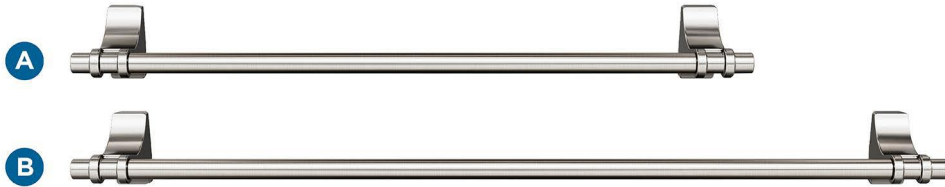

**Amerock**

# Davenport

FINISH SHOWN: Brushed Nickel

Products sold separately.

## Towel Bars

## Tissue Roll Holder