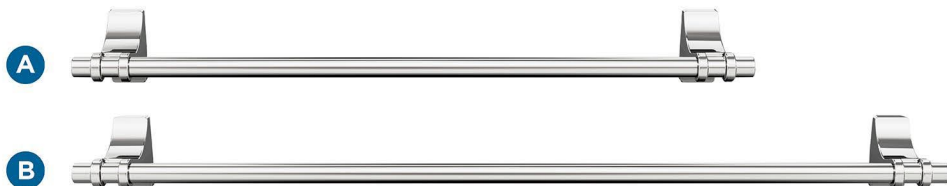

Amerock

Davenport

FINISH SHOWN: Chrome

Products sold separately.

Towel Bars

A

B

Tissue Roll Holder

C

Robe Hook

E

Double Duty:
**Think Beyond
the Bath**

- Master closets
- Entryways
- Laundry rooms

Towel Ring

D

Coordinating Cabinet Hardware: Just a Sampling

Knob

F

Pulls

G

H

Additional knob and pull sizes available.

Actual finishes may vary slightly due to differences in computer display settings.

A BH3605326
18in (457mm) CTC