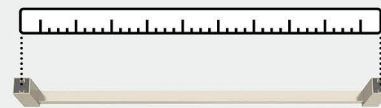

- Master closets
- Entryways
- Laundry rooms

Towel Ring

Coordinating Cabinet Hardware: Just a Sampling

Knob

Pulls

Additional pull sizes available.

Actual finishes may vary slightly due to differences in computer display settings.

A BH36083BBZ
18in (457mm) CTC

B BH36084BBZ
24in (610mm) CTC

C BH36081BBZ
Single Post

D BH36082BBZ
6-1/2in (165mm) Length

E BH36080BBZ
Single

Coordinating Cabinet Hardware Pairing

F BP36905BBZ
1-3/16in (30mm) Length

G BP36570BBZ
3-3/4in (96mm) CTC

H BP36571BBZ
5-1/16in (128mm) CTC

Center-to-Center (CTC)

Distance between posts
or screw holes.