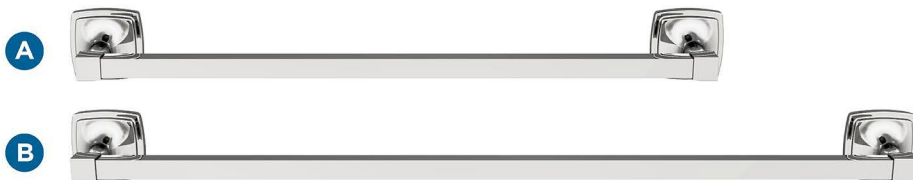

Amerock

Stature

FINISH SHOWN: Chrome

Products sold separately.

Towel Bars

Tissue Roll Holder

Robe Hook

Double Duty:
**Think Beyond
the Bath**

- Master closets
- Entryways
- Laundry rooms

Towel Ring

- A** BH3609326
18in (457mm) CTC
- B** BH3609426
24in (610mm) CTC

- C** BH3609126
Single Post

- D** BH3609226
7-9/16in (192mm) Length

- E** BH3609026
Single

Coordinating Cabinet Hardware Pairing

- F** BP1128726
1-1/4in (32mm) Length

- G** BP3688826
5-1/16in (128mm) CTC

- H** BP2243926
5-1/16in (128mm) CTC

Center-to-Center (CTC)

Distance between posts
or screw holes.