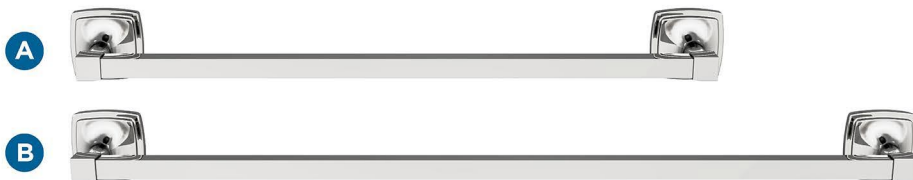

Amerock

Stature

FINISH SHOWN: Chrome

Products sold separately.

Towel Bars

Tissue Roll Holder

Robe Hook

Double Duty:
**Think Beyond
the Bath**

- Master closets
- Entryways
- Laundry rooms

Towel Ring

- A** BH3609326
18in (457mm) CTC
- B** BH3609426
24in (610mm) CTC
- C** BH3609126
Single Post

- D** BH3609226
7-9/16in (192mm) Length

- E** BH3609026
Single

Coordinating Cabinet Hardware Pairing

- F** BP1128726
1-1/4in (32mm) Length
- G** BP3688826
5-1/16in (128mm) CTC
- H** BP2243926
5-1/16in (128mm) CTC

Center-to-Center (CTC)

Distance between posts
or screw holes.