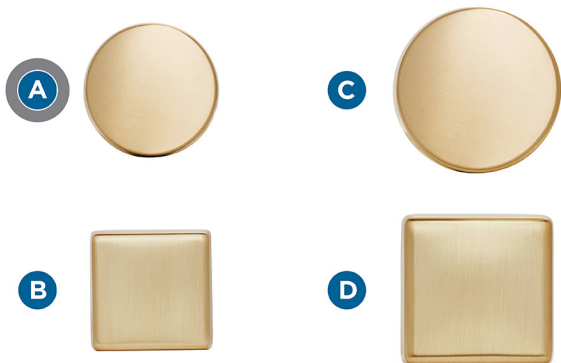

Amerock

Blackrock™

FINISH SHOWN: Champagne Bronze

Products sold separately.

Knobs

Pendant

Pulls

Center-to-Center (CTC)

Distance between screw holes

- A** BP55270CZ
1-5/16in (33mm) Diameter
- B** BP55271CZ
1-3/16in (30mm) Length
- C** BP55272CZ
1-5/8in (41mm) Diameter
- D** BP55273CZ
1-1/2in (38mm) Length
- E** BP55274CZ
1-13/16in (46mm) Length
- F** BP55275CZ
3in (76mm) CTC
- G** BP55276CZ
3-3/4in (96mm) CTC
- H** BP55277CZ
5-1/16in (128mm) CTC
- I** BP55278CZ
6-5/16in (160mm) CTC

Stay-Put Placement

Small spikes on the base help ensure knobs will not rotate from the **desired orientation**.

Coordinating Bath Accessories

BLACKROCK

- Towel Bars (*shown*)
- Towel Ring
- Tissue Roll Holder
- Robe Hook (*shown*)